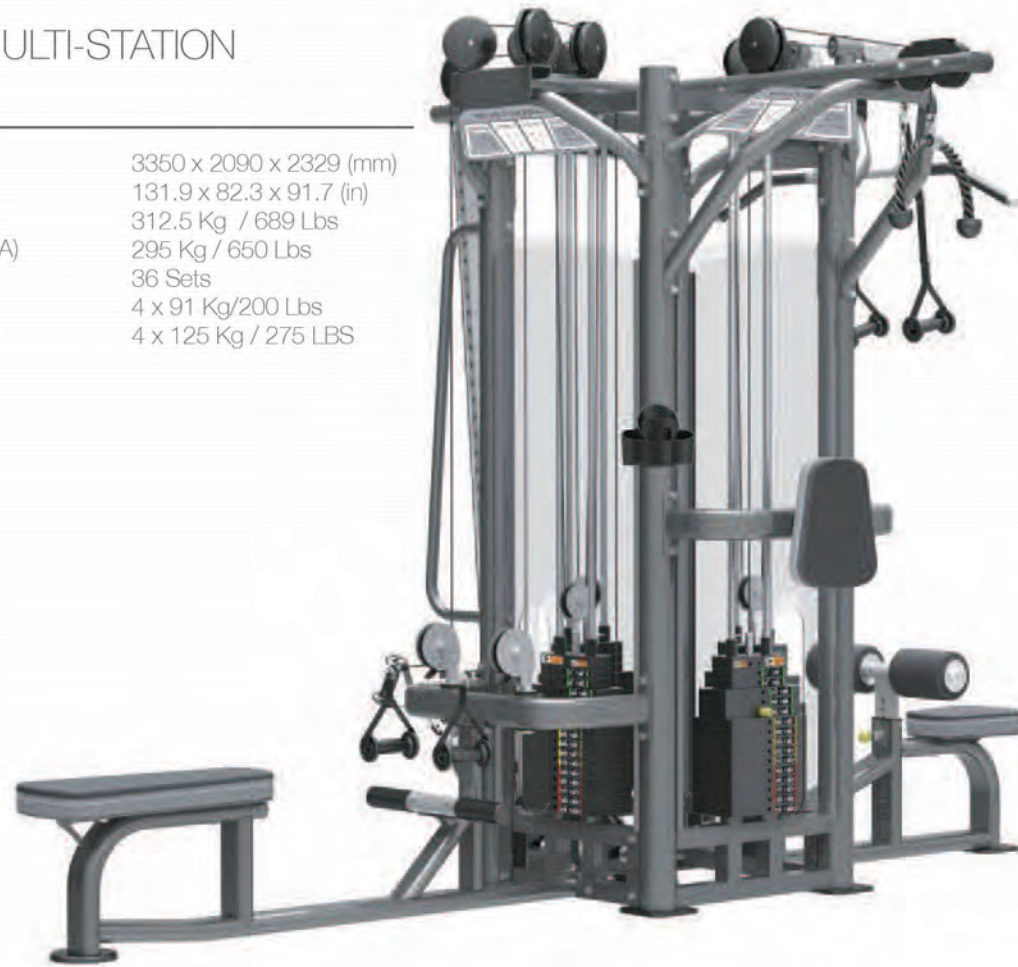

BARBELL RACK
IT 7027

Product Dimension (L*W*H)	919 x 907 x 1612 (mm) 36.2 x 35.7 x 63.5 (in)
Product Weight	68 Kg / 150 Lbs
Weight Stack	40 112 Sets

DUMBELL RACK
IT 7012

Product Dimension (L*W*H)	1580 x 814 x 982 (mm) 62.2 x 32 x 38.7 (in)
Product Weight	71 Kg / 157 Lbs
Weight Stack	40 140 Sets

ADJUSTABLE HI/ LO PULLEY

IT 9325

Product Dimension (L*W*H)	1385 x 891 x 2247 (mm) 54.5 x 35.1 x 88.5 (in)
Product Weight (L)	101 Kg / 223 Lbs
Product Weight (S)	93.9 Kg / 207 Lbs
40 (L)/40 (s)	140 Sets/ 140 Sets
Weight Stack	91 Kg/200 Lbs
Weight Stack OPT	125 Kg / 275 LBS