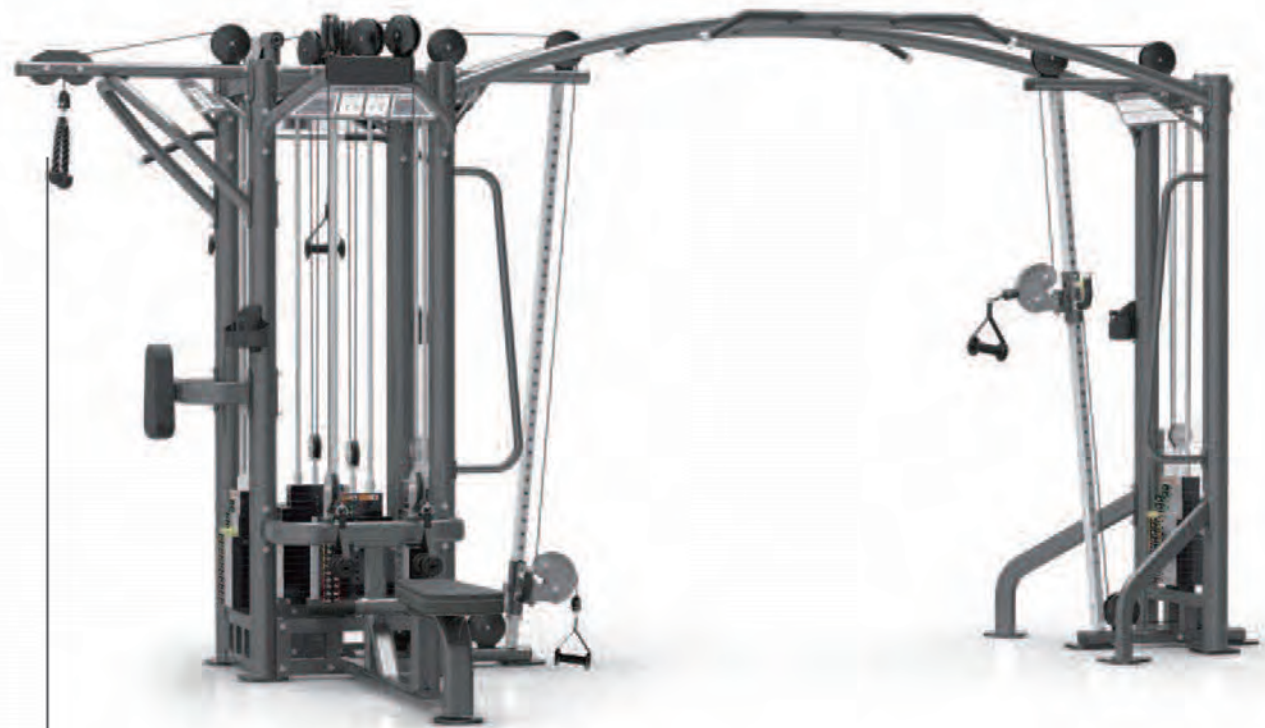

ADJUSTABLE HI/ LO PULLEY

IT 9325

Product Dimension (L*W*H)	1385 x 891 x 2247 (mm) 54.5 x 35.1 x 88.5 (in)
Product Weight (L)	101 Kg / 223 Lbs
Product Weight (S)	93.9 Kg / 207 Lbs
40 (L)/40 (s)	140 Sets/ 140 Sets
Weight Stack	91 Kg/200 Lbs
Weight Stack OPT	125 Kg / 275 LBS